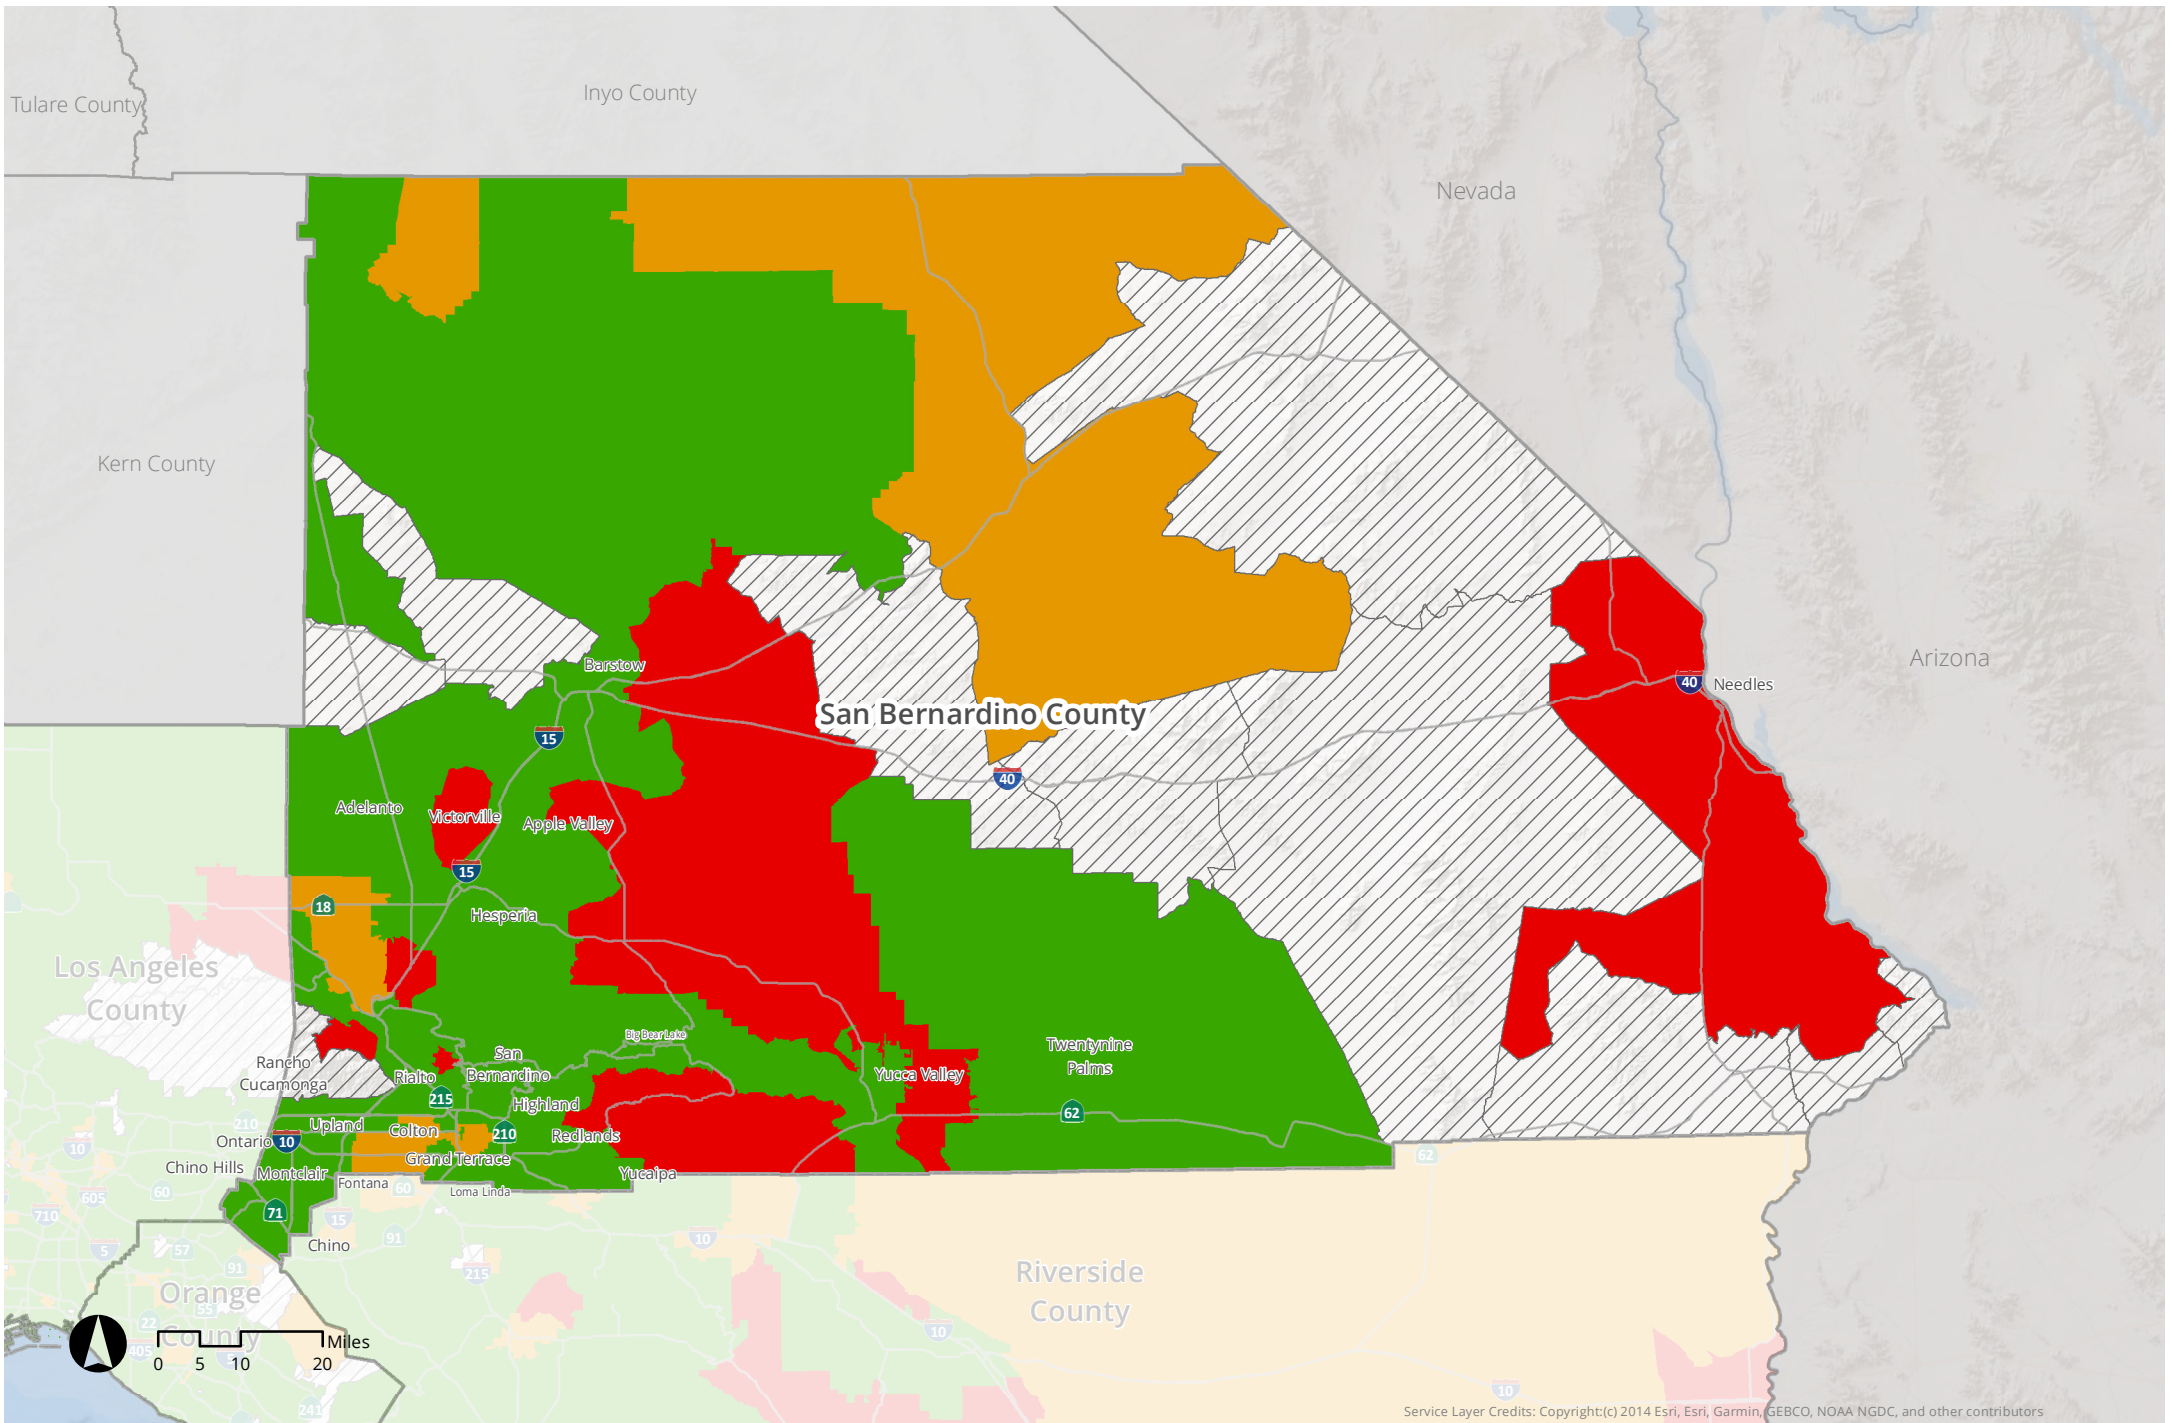

Service Layer Credits: Copyright(c) 2014 Esri, Esri, Garmin, GEBCO, NOAA NGDC, and other contributors

Download/Upload Speeds in Mbps

- Down 25+ / Up 3+
- Down 1-25 / Up 3+
- Down 1-25 / Up 0-3
- No Data

Note: Federal threshold is 25 Mbps download and 3 Mbps upload speeds.

Broadband Speed Test Map by Zip Code for San Bernardino County

Source: M-Lab speed tests (Dec 2019 - Oct 2020)