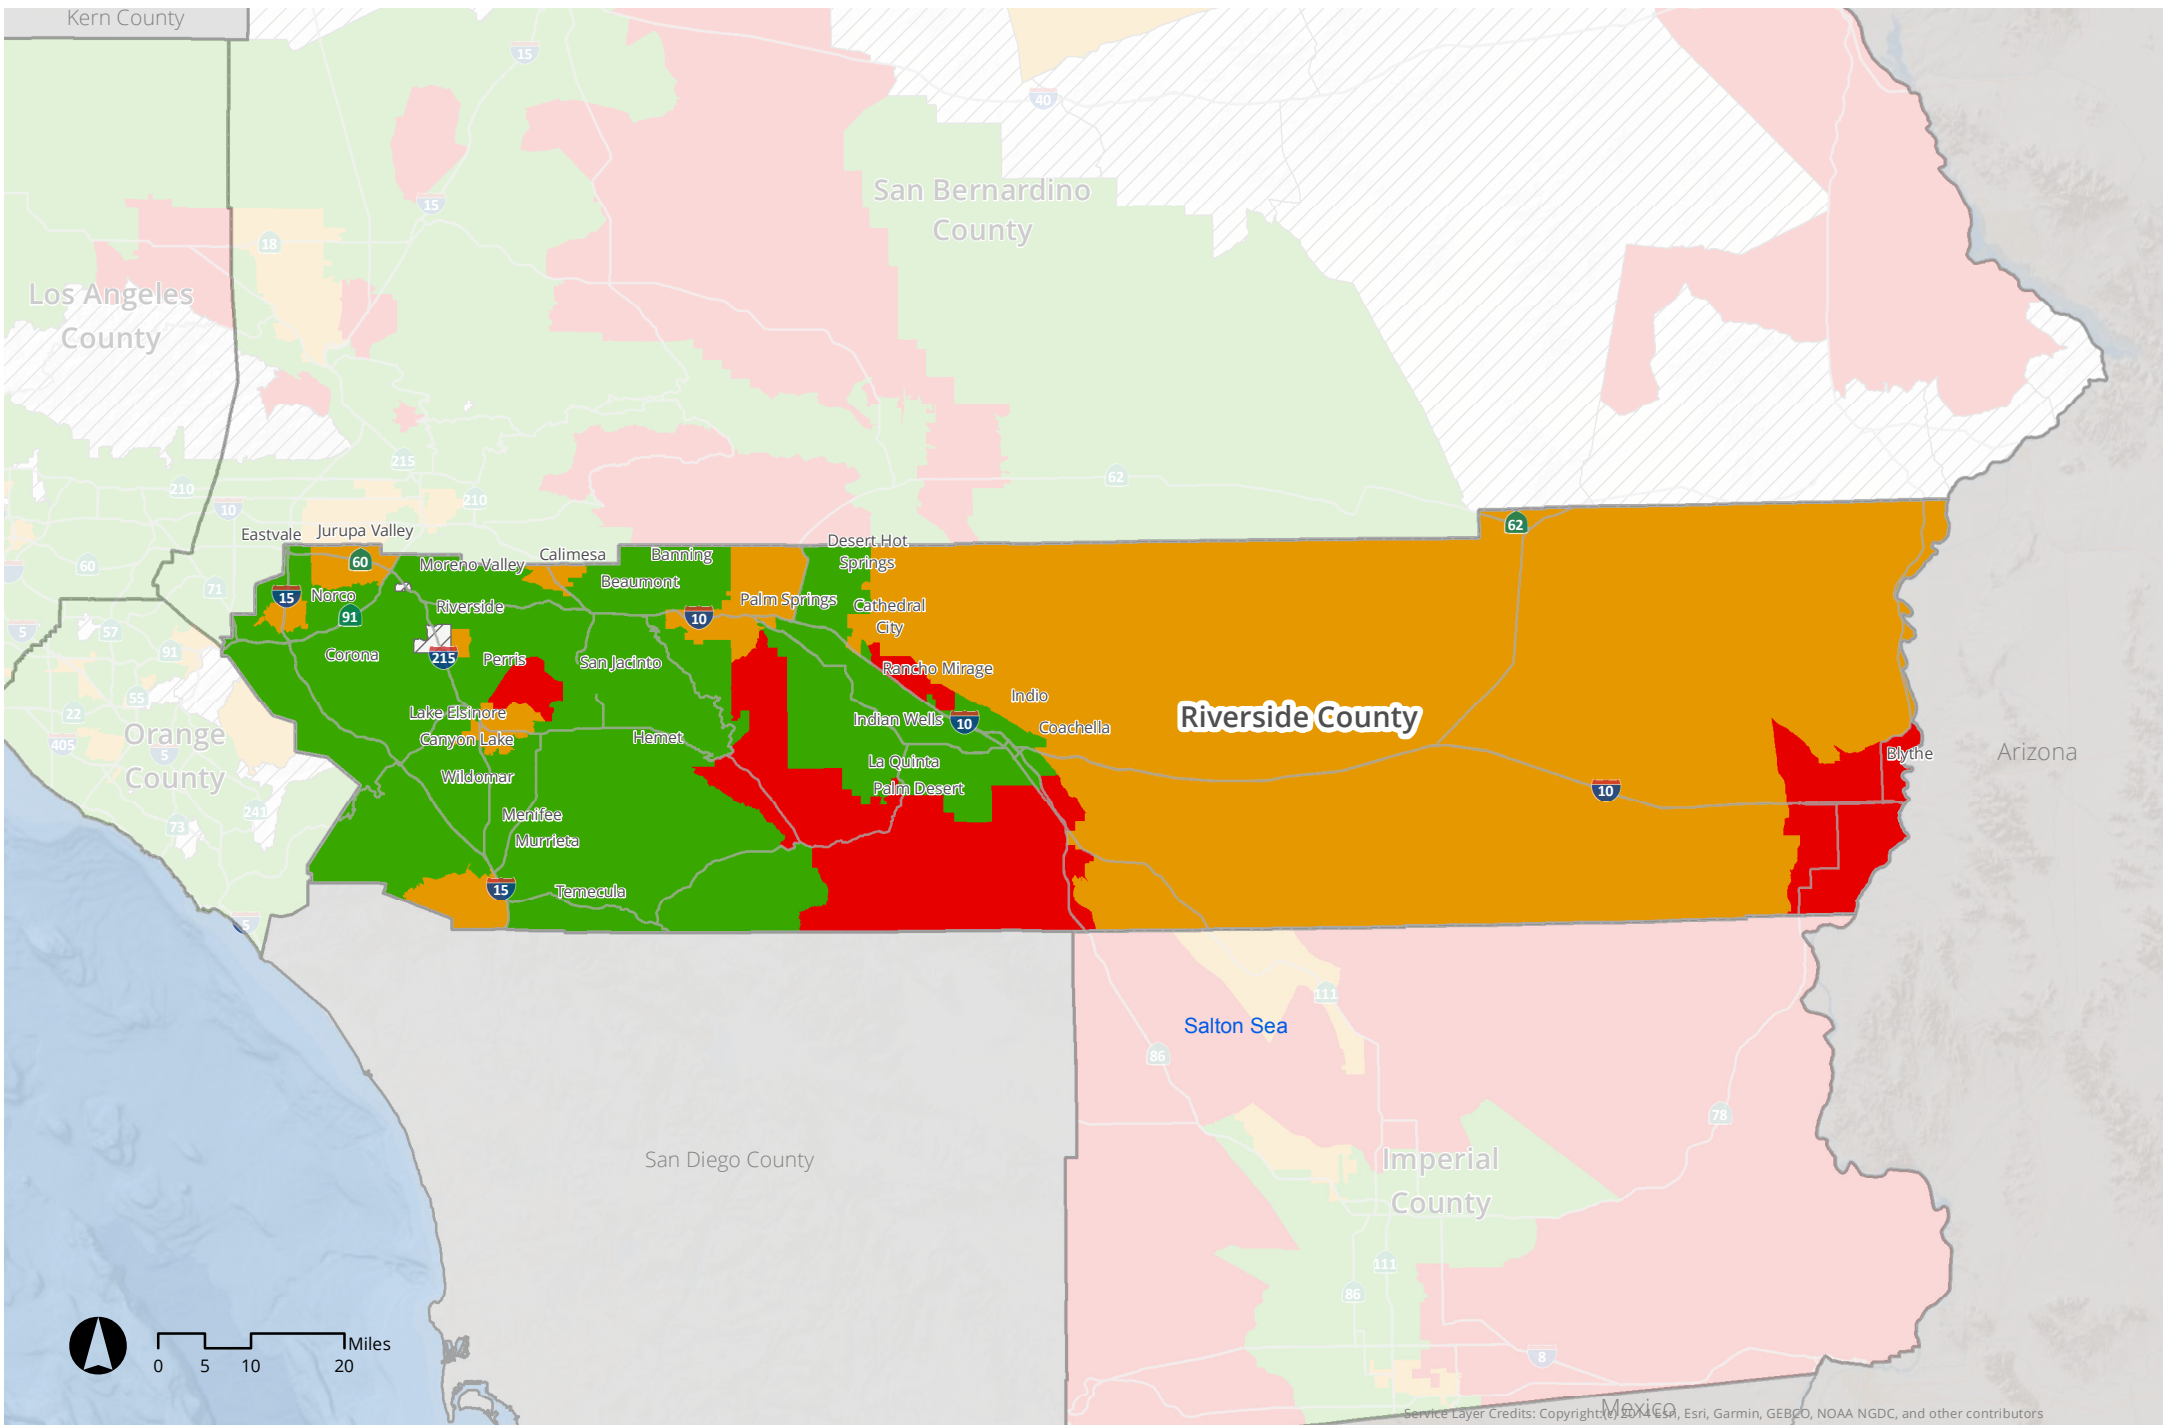

Download/Upload Speeds in Mbps

- Down 25+ / Up 3+
- Down 1-25 / Up 3+
- Down 1-25 / Up 0-3
- No Data

Note: Federal threshold is 25 Mbps download and 3 Mbps upload speeds.

Broadband Speed Test Map by Zip Code for Riverside County

Source: M-Lab speed tests (Dec 2019 - Oct 2020)