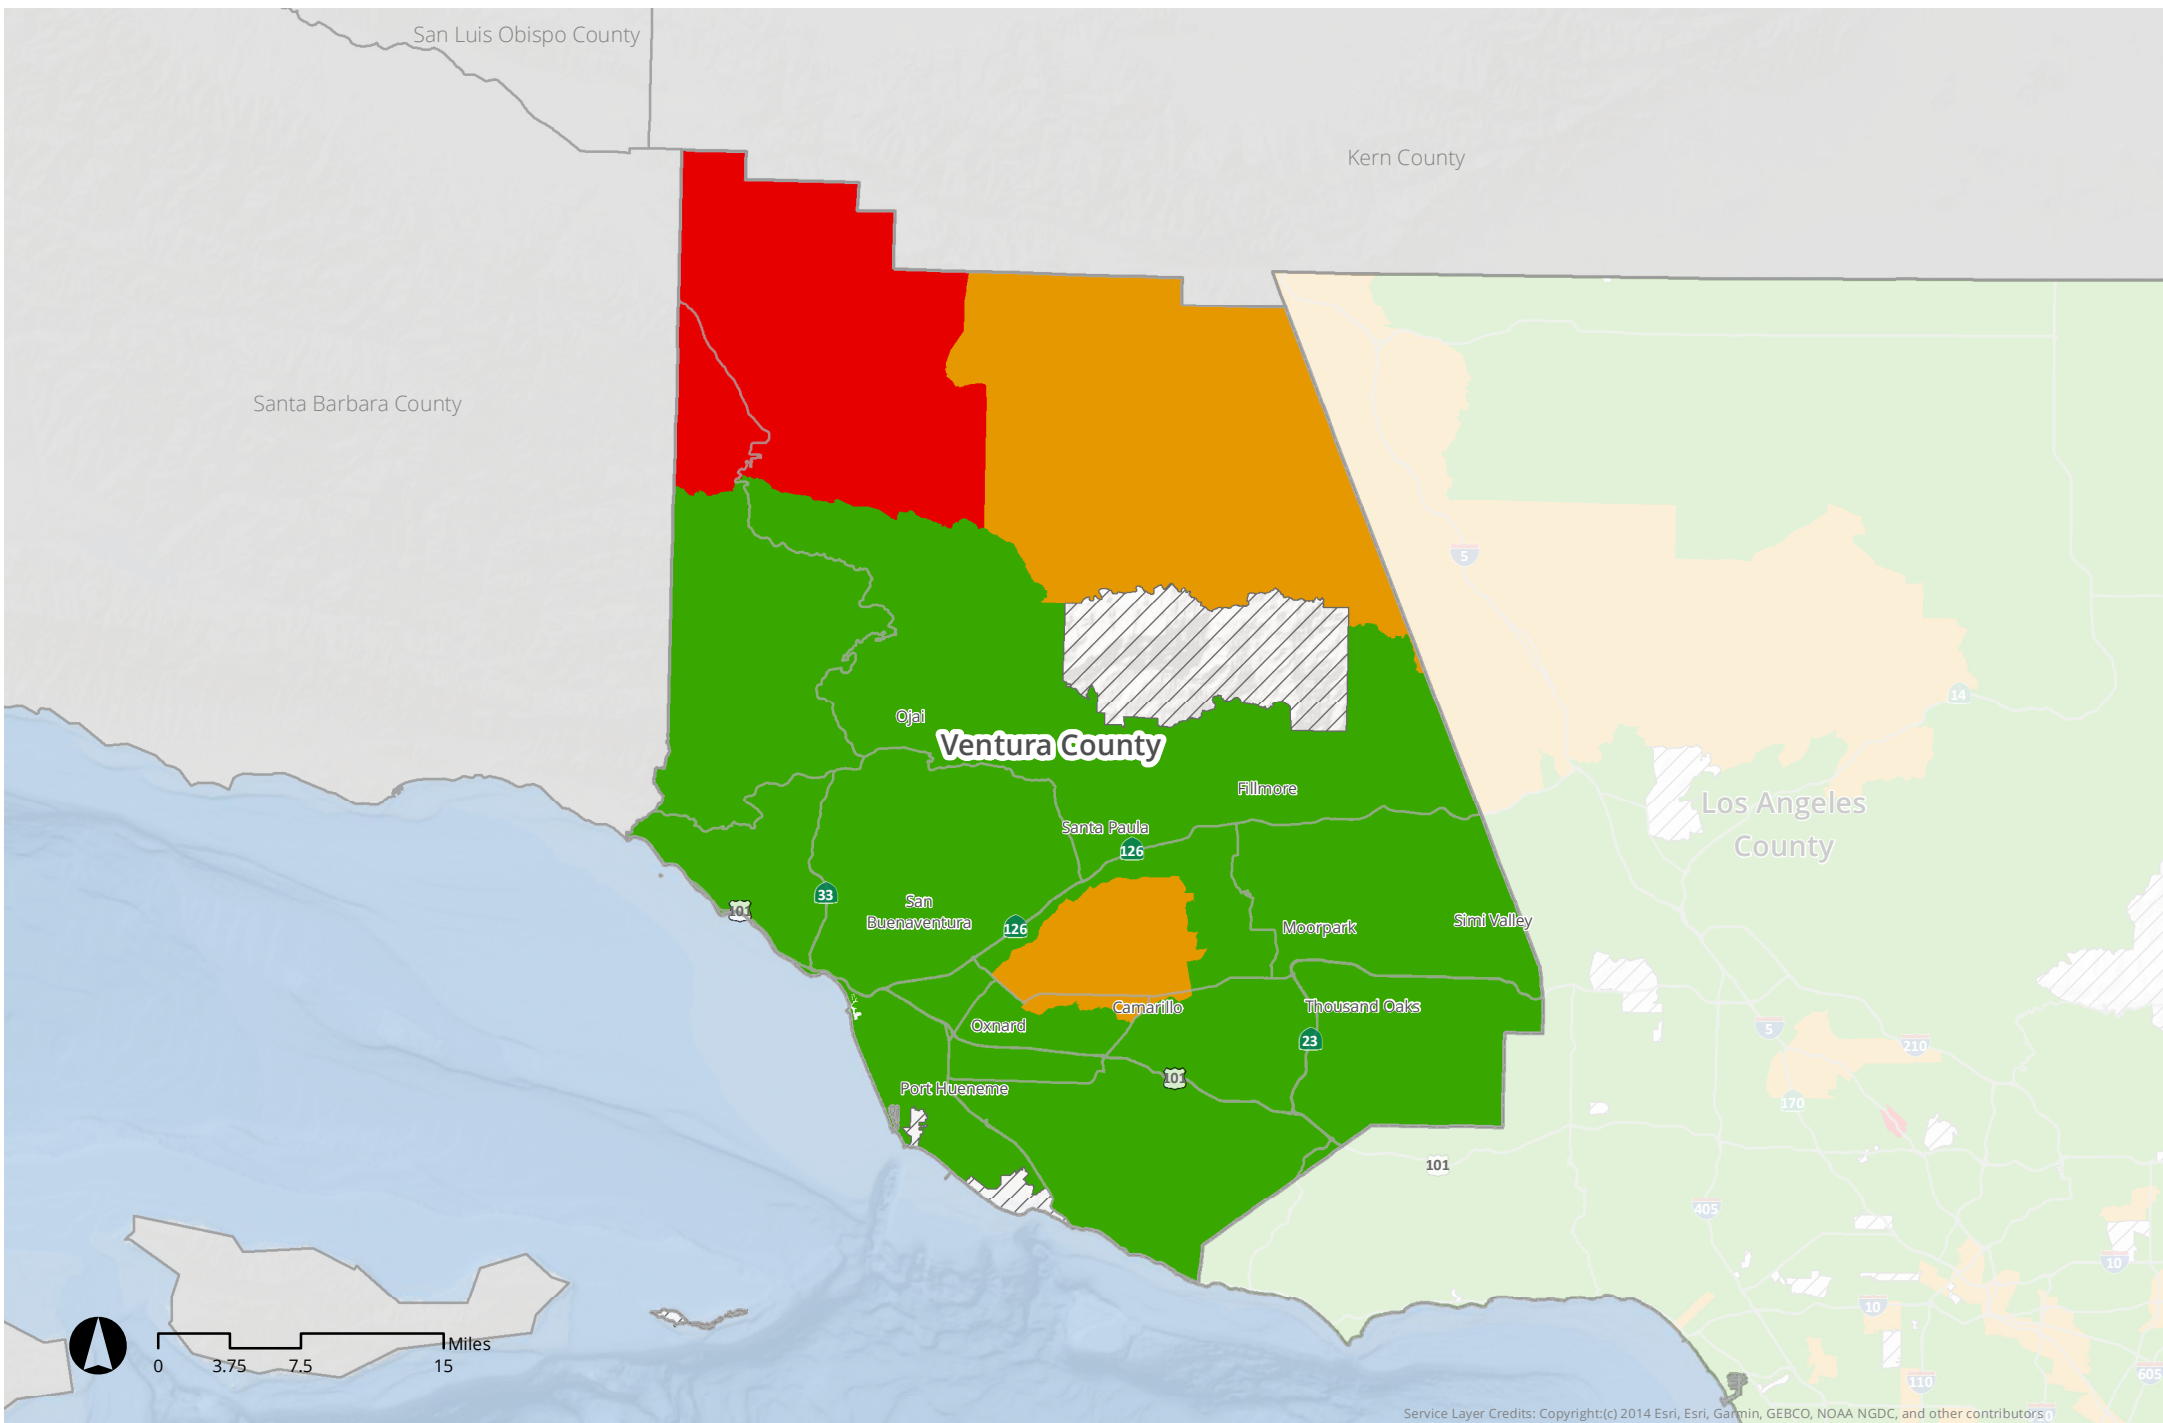

Download/Upload Speeds in Mbps

- Down 25+ / Up 3+
- Down 1-25 / Up 3+
- Down 1-25 / Up 0-3
- No Data

Note: Federal threshold is 25 Mbps download and 3 Mbps upload speeds.

Broadband Speed Test Map by Zip Code for Ventura County

Source: M-Lab speed tests (Dec 2019 - Oct 2020)