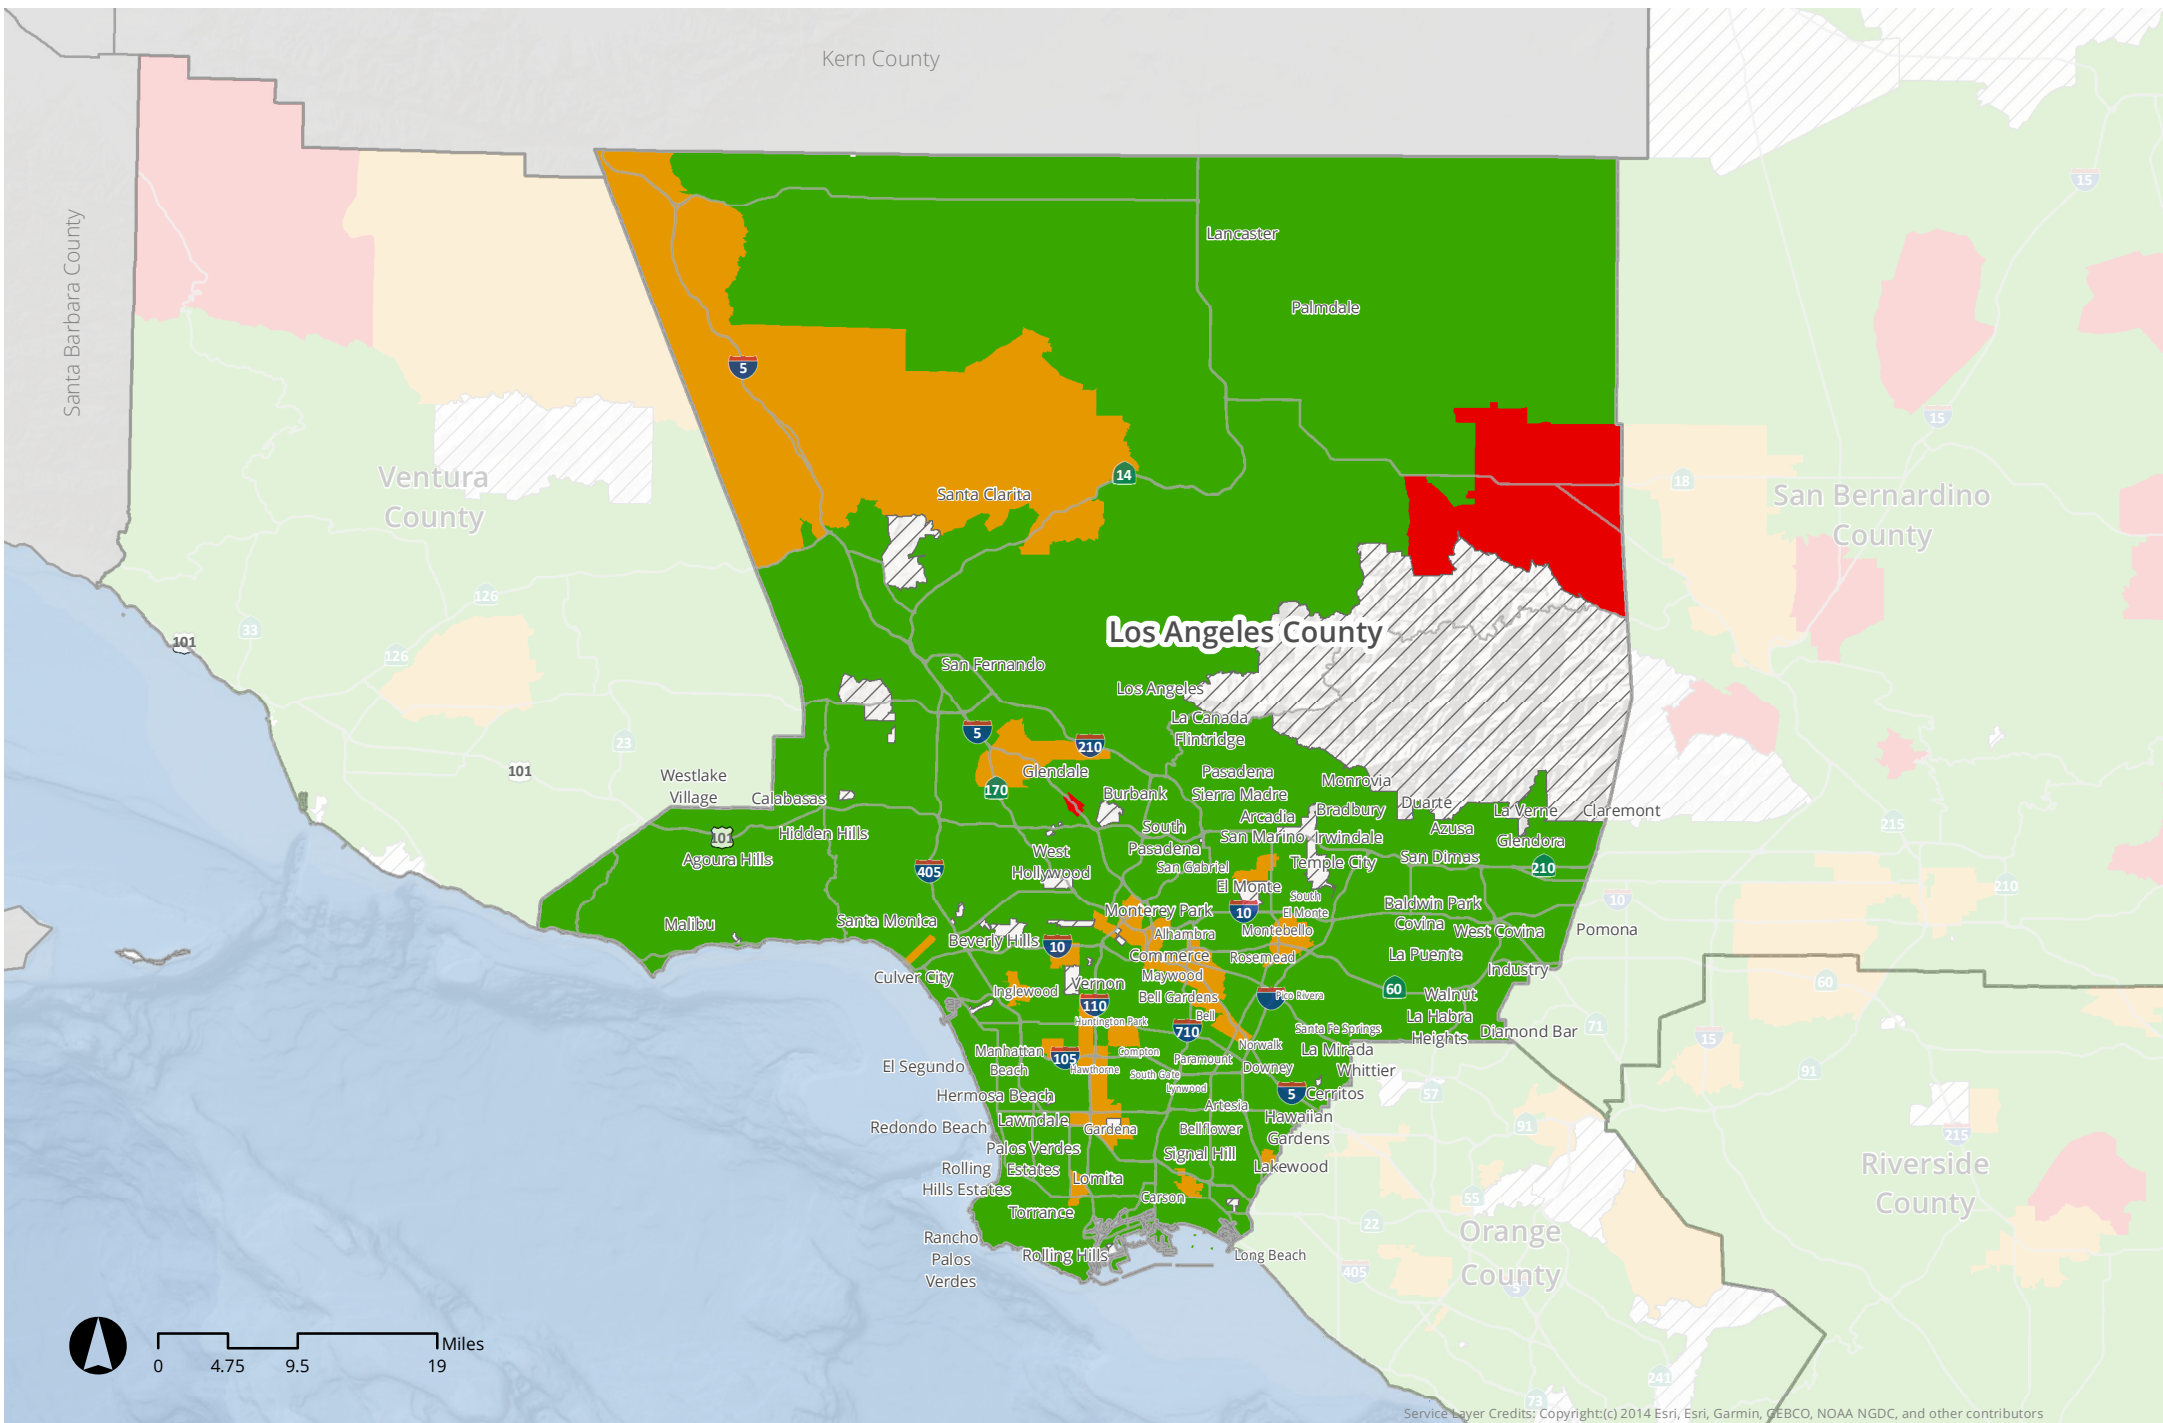

Download/Upload Speeds in Mbps

- Down 25+ / Up 3+
- Down 1-25 / Up 3+
- Down 1-25 / Up 0-3
- No Data

Note: Federal threshold is 25 Mbps download and 3 Mbps upload speeds.

## Broadband Speed Test Map by Zip Code for Imperial County

Source: M-Lab speed tests (Dec 2019 - Oct 2020)

## Broadband Speed Test Map by Zip Code for Los Angeles County

Download/Upload Speeds in Mbps

- Down 25+ / Up 3+
- Down 1-25 / Up 3+
- Down 1-25 / Up 0-3
- No Data

Note: Federal threshold is 25 Mbps download and 3 Mbps upload speeds.