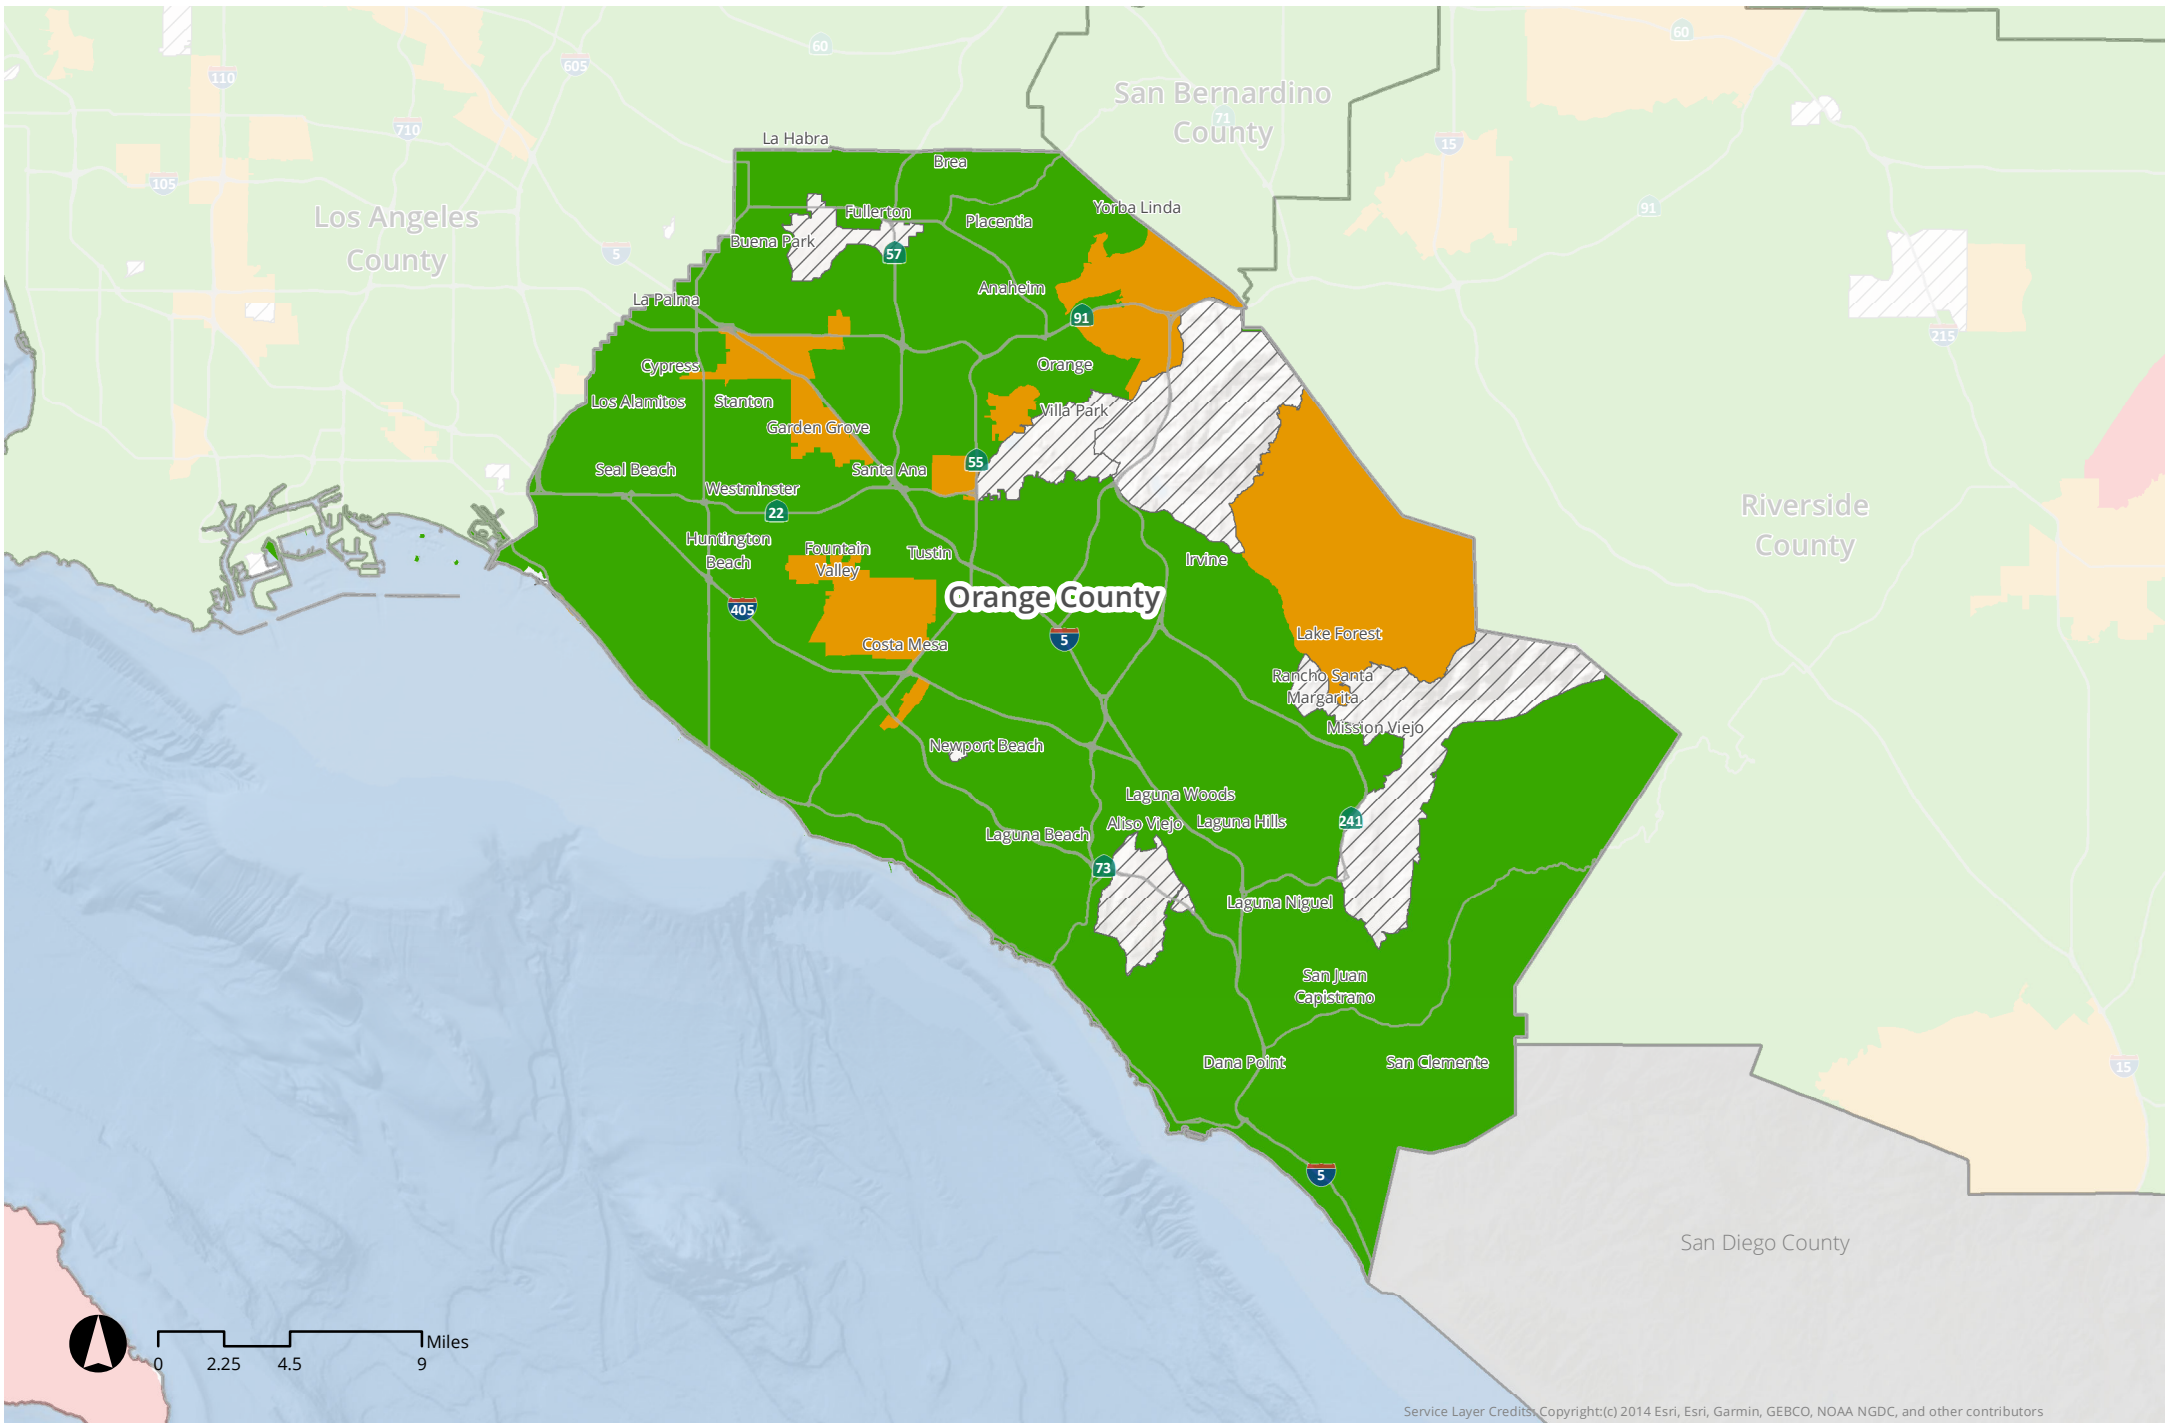

Download/Upload Speeds in Mbps

- Down 25+ / Up 3+
- Down 1-25 / Up 3+
- Down 1-25 / Up 0-3
- No Data

Note: Federal threshold is 25 Mbps download and 3 Mbps upload speeds.

Broadband Speed Test Map by Zip Code for Orange County

Source: M-Lab speed tests (Dec 2019 - Oct 2020)